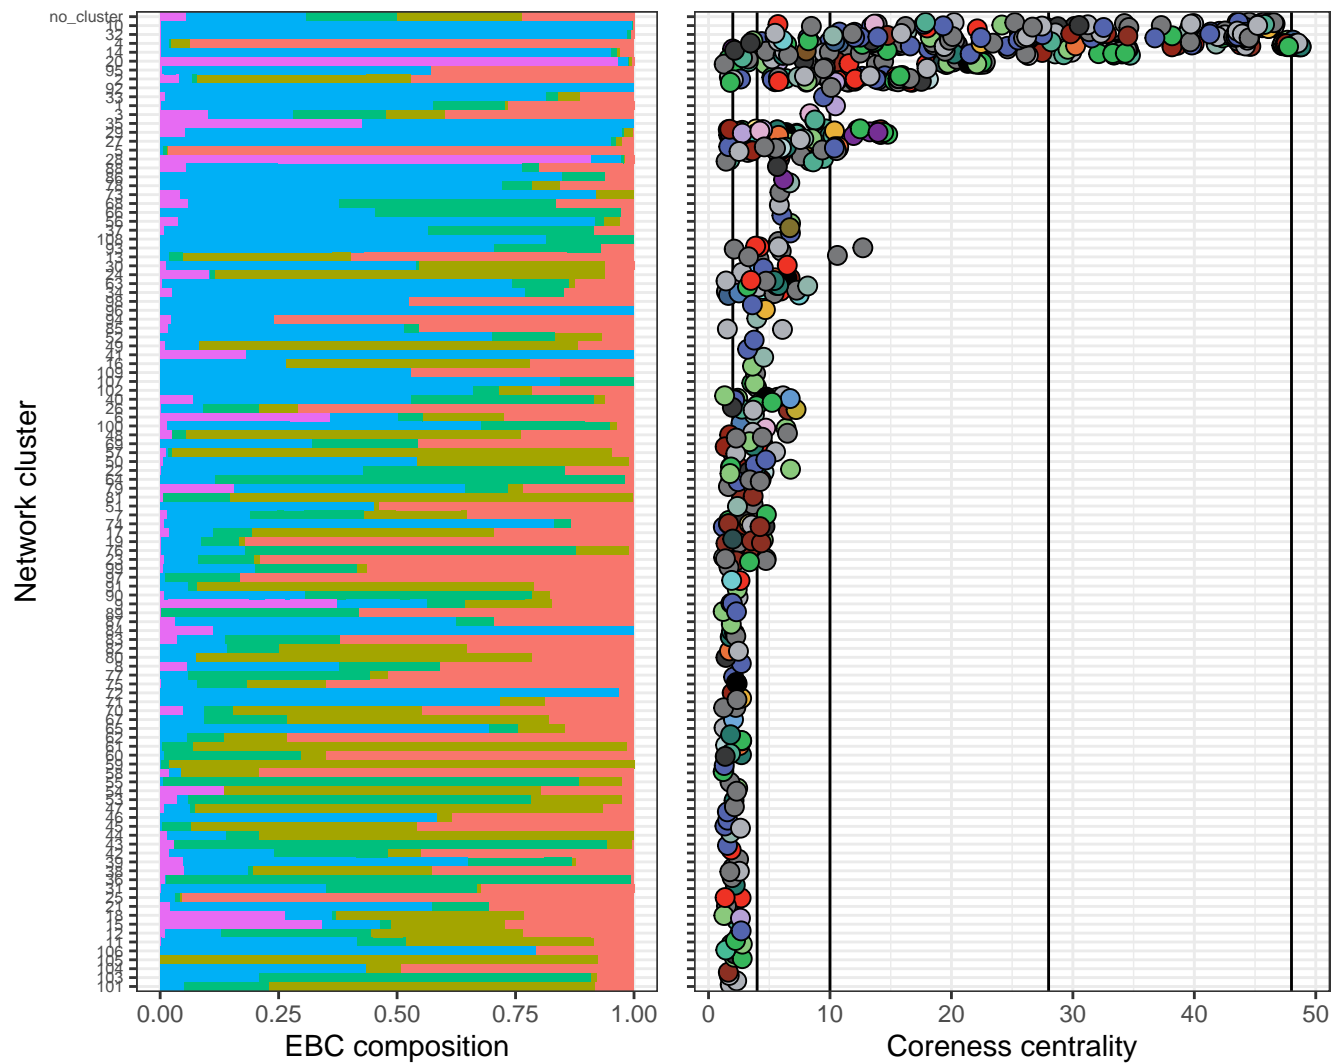

## asv-level node summaries for 'all' communities

region1 region2 region3 region4 region6